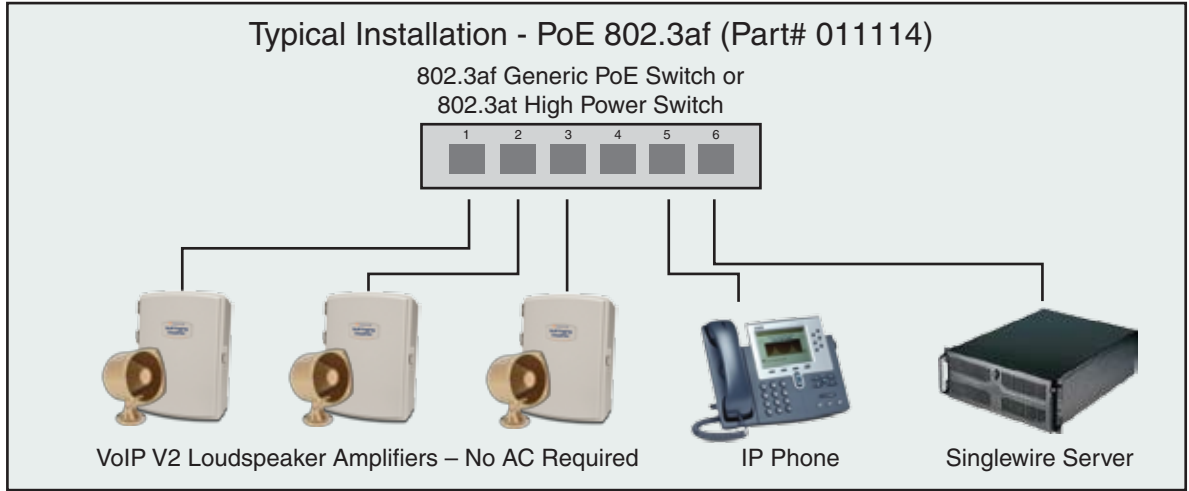

Singlewire Informacast/Berbee-enabled VoIP V2 Loudspeaker Amplifier

011115

*For AC wiring, use a qualified electrician.