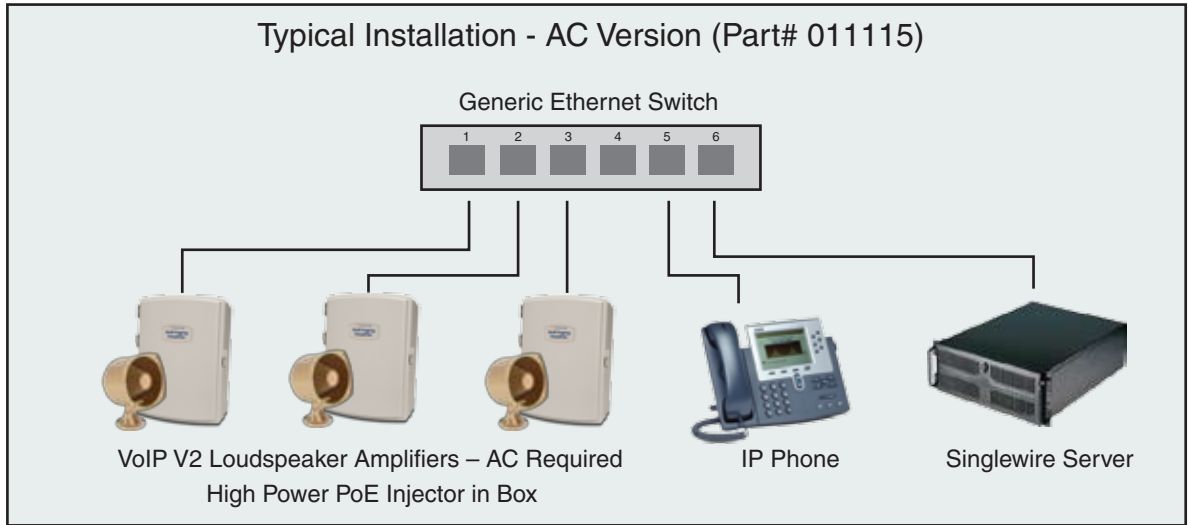

# Singlewire Informacast/Berbee-enabled VoIP V2 Loudspeaker Amplifier

Now with up to 25 watts output (802.3at)

The new CyberData V2 SIP-enabled VoIP Loudspeaker Amplifier is for use with Singlewire's paging and emergency notification software InformaCast® or InformaCast CK. It provides an easy method for implementing an IP-based overhead paging system for both new and legacy installations.

# Singlewire Informacast/Berbee-enabled VoIP V2 Loudspeaker Amplifier

011114

011115

011116

\*For AC wiring, use a qualified electrician.

---