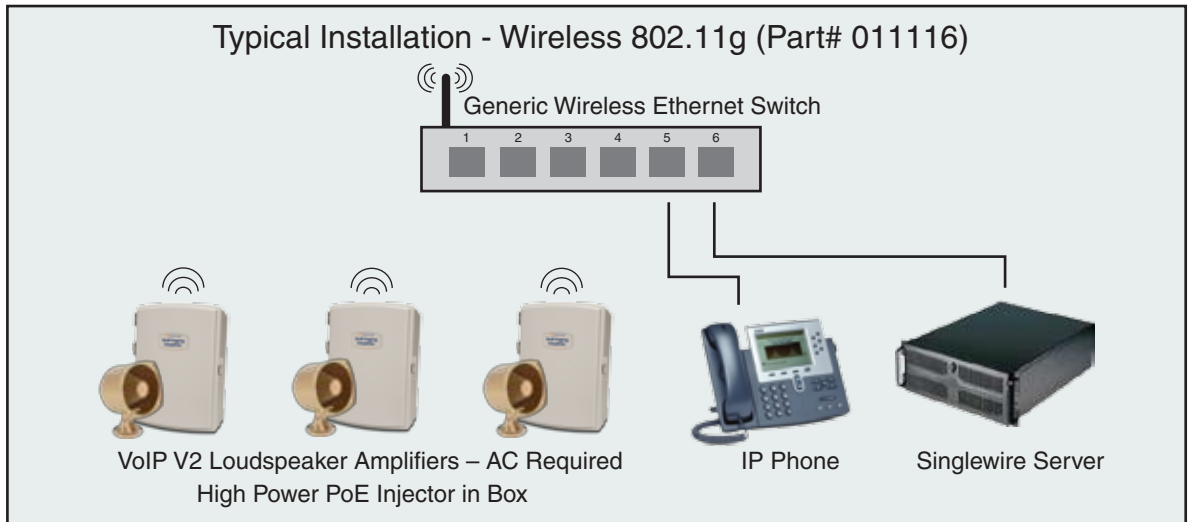

# Singlewire Informacast/Berbee-enabled VoIP V2 Loudspeaker Amplifier

Now with up to 25 watts output (802.3at)

The new CyberData V2 SIP-enabled VoIP Loudspeaker Amplifier is for use with Singlewire's paging and emergency notification software InformaCast® or InformaCast CK. It provides an easy method for implementing an IP-based overhead paging system for both new and legacy installations.

# Singlewire Informacast/Berbee-enabled VoIP V2 Loudspeaker Amplifier

011114

011115

011116

\*For AC wiring, use a qualified electrician.

---

# Singlewire Informacast/Berbee-enabled VoIP V2 Loudspeaker Amplifier