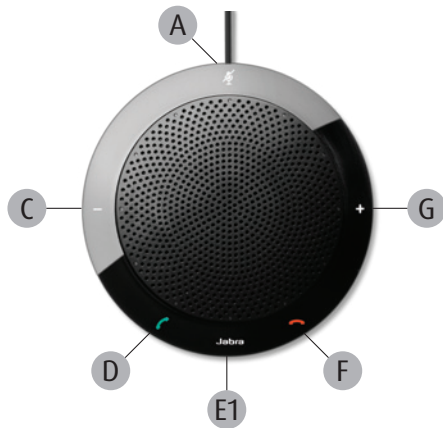

**OFFICE OR PERSONAL DEVICE?
CHOOSE THE JABRA SPEAK THAT BEST MATCHES YOUR NEEDS.**

**JABRA SPEAK 410
USB SPEAKERPHONE**

Your office device to call and multitask at your desk or in the office environment. Works with all PCs.

- A Mute
- B Bluetooth
- C Decrease volume
- D Answer call
- E1 Adjust ringtone volume
- E2 Turn on/off
- F End call
- G Increase volume
- H Battery status

**JABRA SPEAK 510
BLUETOOTH AND USB SPEAKERPHONE**